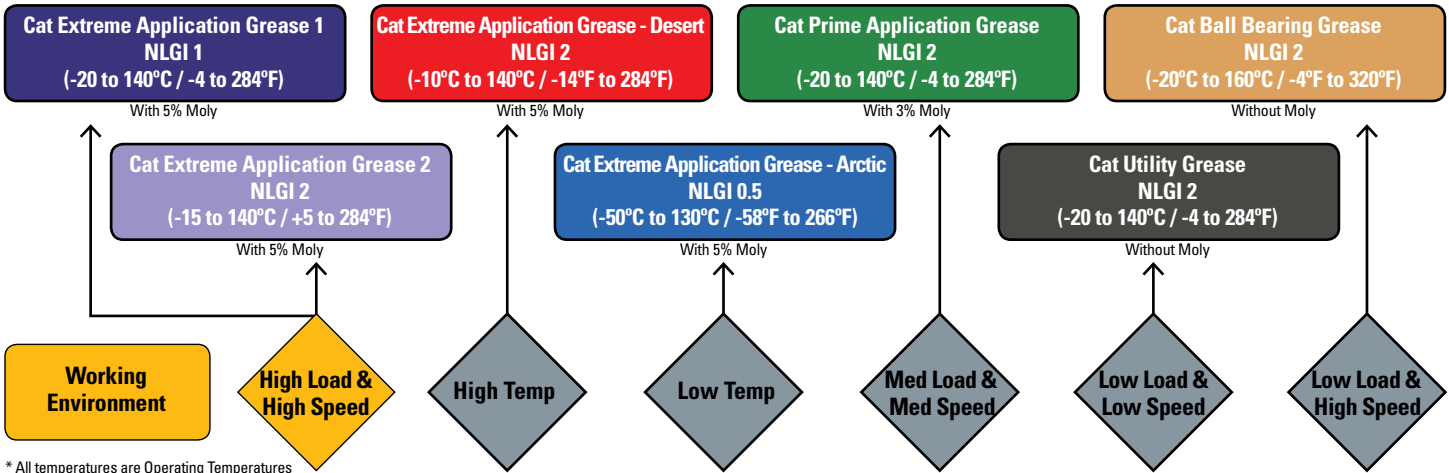

Cat[®] Extreme Application Grease

For high-load, high-speed applications

NLGI Grade 1, 2

Discover the Difference

Long Life—High-quality calcium sulfonate complex formula with 5% molybdenum disulfide (moly) for long service life in Cat applications.

Moisture Resistance—Resists washout from fresh and salt water.

Reduced Component Wear—Resists softening and continues to protect parts under extreme loads and high-speeds.

Corrosion Protection—Resists oxidation and protects metal against rust. Will not corrode or damage steel, copper bearing alloys or conventional seal materials.

Cat® Extreme Application Grease

Grease Selection Guide

* All temperatures are Operating Temperatures

Typical Characteristics		
NLGI	1	2
Color	Gray Black	
Molybdenum Disulfide, %	5	5
Operating Temperature Range, °C	-20 to +140	-15 to +140
Operating Temperature Range, °F	-4 to +284	+5 to +284
Base Oil Type	Mineral	
ASTM D445 Base Oil Viscosity 40°C, mm ² /s	150	
Thickener Type	Calcium Sulfonate	
ASTM D2265 Dropping point, °C	> 260	> 260
ASTM D2266 4 Ball wear, scar diameter, mm	.39	.39
ASTM D2596 4 Ball weld load, kg	800	800
ASTM D1743 Rust prevention	Pass	Pass
ASTM D4048 Copper corrosion	1A	1A
ASTM D1264 Water wash-out, 79°C, mass %	0.6	0.6

The values shown are typical values and should not be used as quality control parameters to either accept or reject product. Specifications are subject to change without notice.

Recommended Use

Cat Extreme Application Greases are formulated for grease fittings and lubrication points in high-load, high-speed applications with operating temperatures ranging from -20°C to +140°C (-4°F to +284°F) for NLGI 1 and -15°C to 140°C (+5°F to +284°F) for NLGI 2.