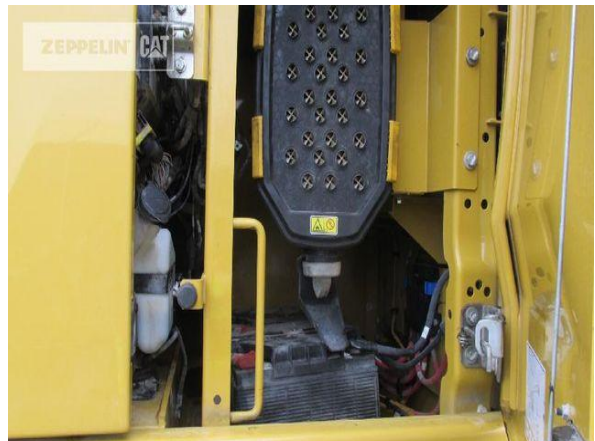

Caterpillar 336-07A
Serial No.: JHD00340