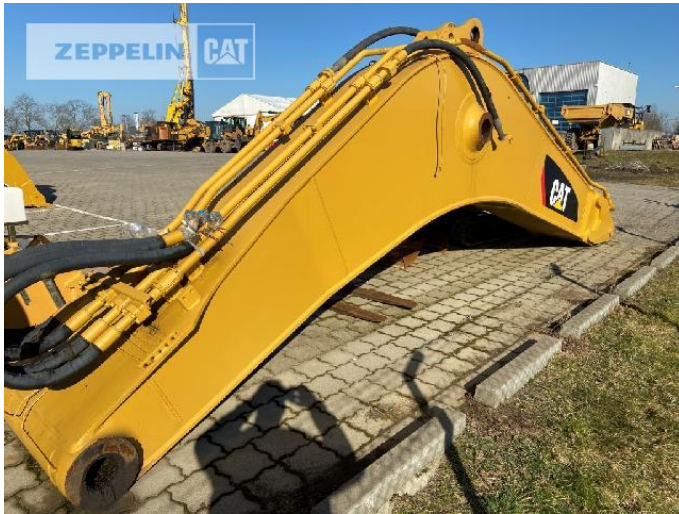

Caterpillar AUSLEGER
Serial No.: CAT 99857

Zeppelin Baumaschinen
Niederlassung Berlin
Zeppelinring 23-25
15749 Mittenwalde
Germany

<https://www.zeppelin.com/de-en/cat>

Christian Reinert

Phone: +49 3375903411

Caterpillar
Others

description

Ausleger CAT 374DL ME

Net price
Terms of delivery

15,000.00 EUR (excl. VAT)
FCA Zeppelin branch Berlin

This offer is without obligation. The offer is based on our General Terms and Conditions of Sale and Delivery. Changes to equipment and accessories required for technical reasons may be made at any time. Subject to errors, changes and intermediate sale. Statutory value-added tax shall be added to all price.