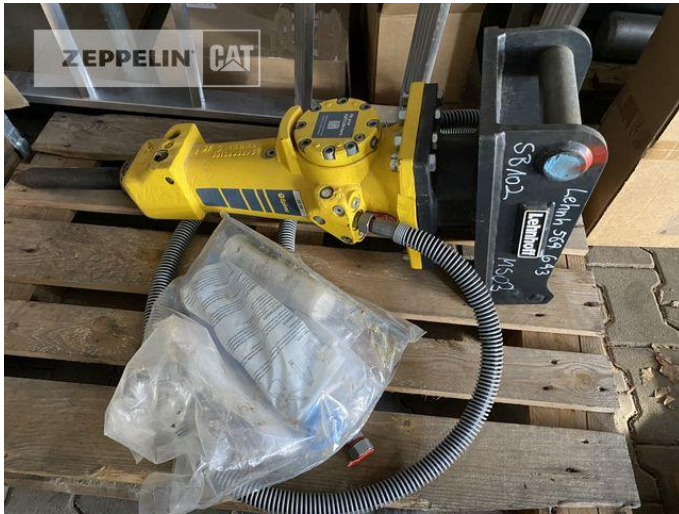

Epiroc SB102 EPIROC MS03
Serial No.: BES151239

Zeppelin Baumaschinen
Zeppelin Baumaschinen GmbH Niederlassung
Böblingen
Hanns-Klemm-Str. 16
71034 Böblingen
Germany
<https://www.zeppelin.com/de-en/cat>

Serkan Yanci
Phone: +49 7031640520
Mobile: +49 1705023425
serkan.yanci@zeppelin.com

Manufacturer	Epiroc
Category	Hammer
Year	2021
Hours	-

description Betriebsgeicht: 100 kg / Gewichtsklasse: 1.1 - 3 to.

Net price	4.800,00 EUR (excl. VAT)
Terms of delivery	FCA Zeppelin branch Böblingen

This offer is without obligation. The offer is based on our General Terms and Conditions of Sale and Delivery. Changes to equipment and accessories required for technical reasons may be made at any time. Subject to errors, changes and intermediate sale. Statutory value-added tax shall be added to all price.