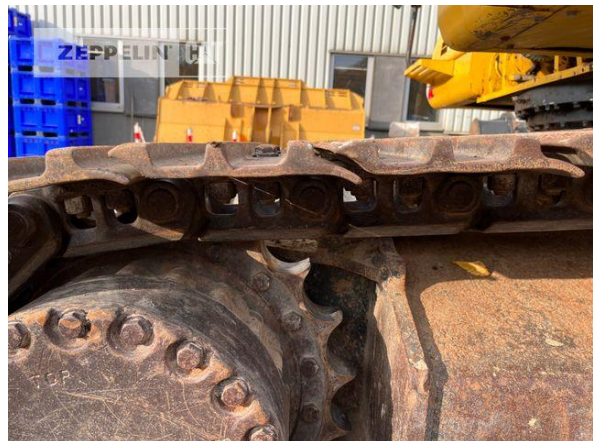

Komatsu PC210LC-10
Serial No.: K60035