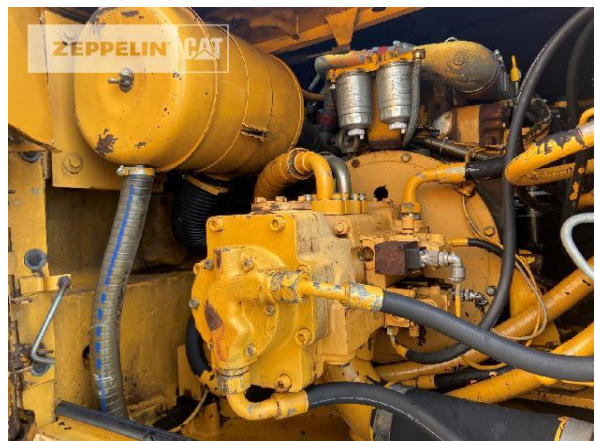

Liebherr 922M
Serial No.: 421228