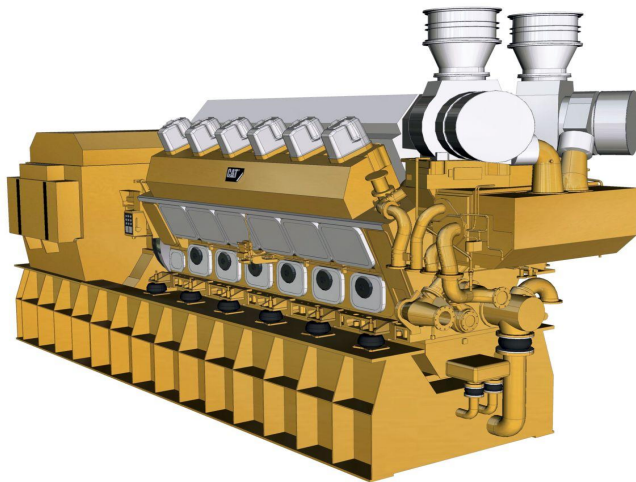

## CAT 12CM43C Offshore Generator Set

<https://www.zeppelin.com/de-en/powersystems>

Minimum Rating	11640.0 ekW
Maximum Rating	11640.0 ekW
Emissions	IMO Tier II
Bore	430.0 mm
Generator Set Control	Electronic
Weight	275.0 kg
Stroke	610.0 mm
Aspiration	Turbocharged-Aftercooled
Displacement	1063.0 l
Engine Control	Electronic
Width	3800.0 mm
Height	7640.0 mm
Length	15000.0 mm
Maximum Rating	11640.0 kVA
Minimum Rating	11640.0 kVA
Rated Speed	1500 rpm