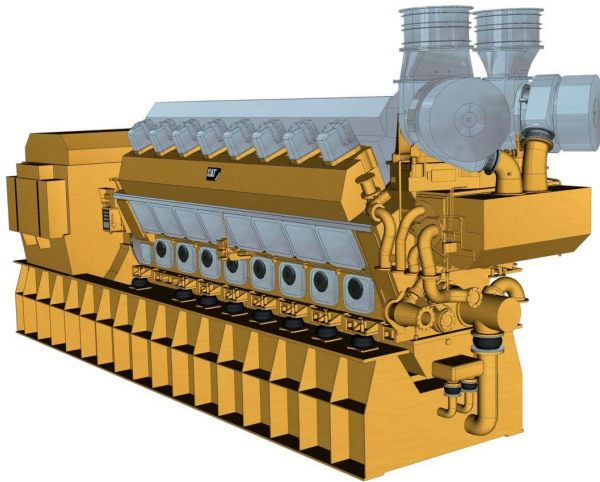

## CAT 16CM43C Offshore Generator Set

<https://www.zeppelin.com/de-en/powersystems>

Minimum Rating	15.520 ekW
Maximum Rating	15.520 ekW
Emissions	IMO Tier II
Weight	345 kg
Generator Set Control	Electronic
Stroke	610 mm
Bore	430 mm
Engine Control	Electronic
Aspiration	Turbocharged-Aftercooled
Displacement	1.417 l
Length	16.800 mm
Width	3.940 mm
Height	7.640 mm
Maximum Rating	15.520 kVA
Minimum Rating	15.520 kVA
Rated Speed	1500 rpm