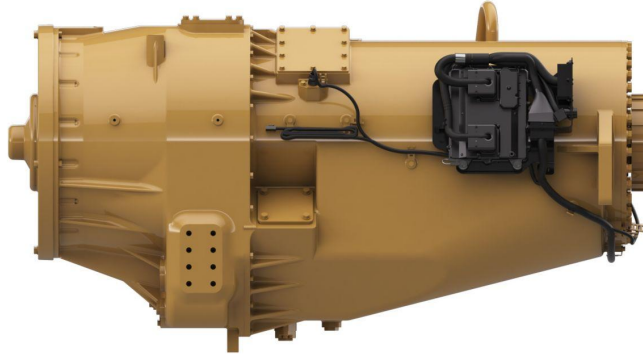

CAT CX48-P2300 Oilfield Transmission
Serial No.: 18504305<https://www.zeppelin.com/de-en/powersystems>

Gross Input Power	1715.0 kW
Gross Peak Input Torque	9024.0 N·m
Rated Input Speed	1900.0 r/min
Gear Type	Straight Planetary Spur
Gears	8F/0R
1F Gear Ratio	3.34
2F Gear Ratio	2.45
3F Gear Ratio	2.20
4F Gear Ratio	1.81
5F Gear Ratio	1.62
6F Gear Ratio	1.36
7F Gear Ratio	1.19
8F Gear Ratio	1.00
Width	1128.0 mm
Height	1049.0 mm
Weight	1757.0 ton (US)
Length	1893.19995 mm