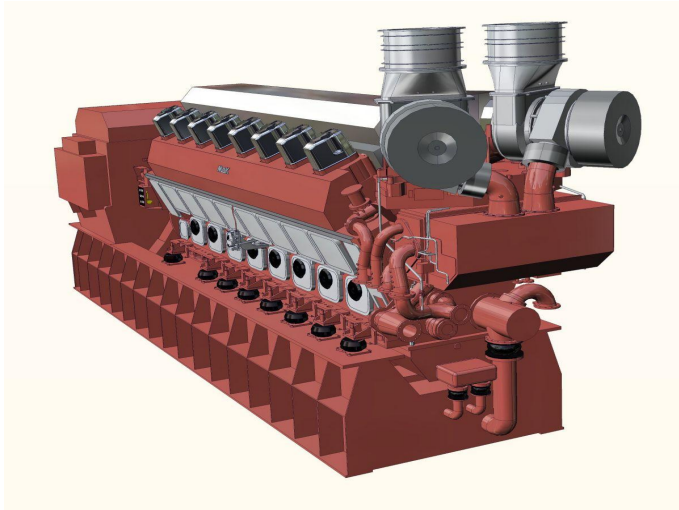

CAT VM 43 C Marine Generator Set
Serial No.: 18548022<https://www.zepelin.com/de-en/powersystems>

| | |
|-------------------------|--|
| Minimum Rating | 11508 kWe (14400 kVA) |
| Maximum Rating | 16111 kWe (20160 kVA) |
| Configuration | 12,16 Cylinder |
| Bore | 430.0 mm |
| Stroke | 610.0 mm |
| Swept Volume | 88.6 l/cyl |
| Emissions/Fuel Strategy | EPA Tier 2 & IMO II |
| Length | 14740 mm - 16870 mm (580.3in - 664.2 in) |
| Weight | 275.0 t - 345.0 t (606271 lbs - 760594lbs) |
| Height | 6517 mm - 7047 mm (256.6 in - 277.4 in) |
| Width | 3890 mm - 4027 mm (153.1 in - 158.5 in) |
| Maximum Rating | 20160.0 kVA |
| Minimum Rating | 14400.0 kVA |
| Rated Speed | 1500 rpm |